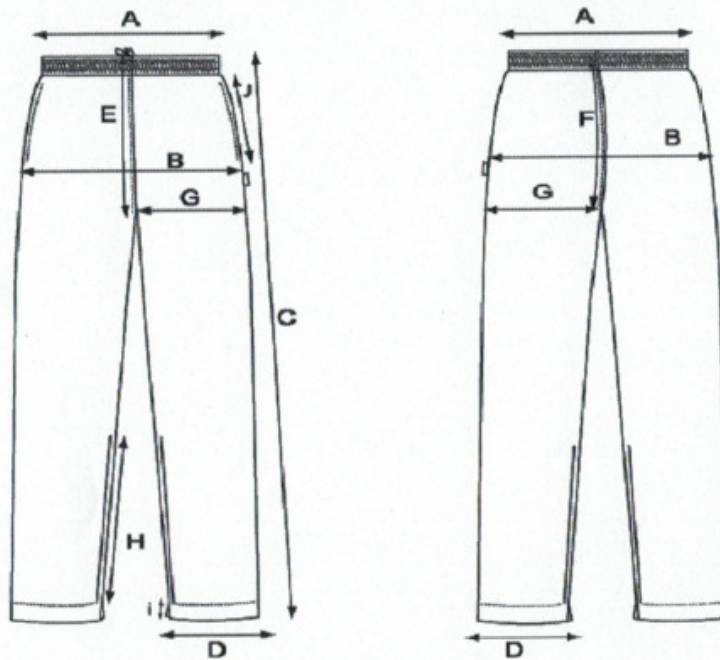

JACKET LADIES STD D		XS	S	M	L	XL	2XL	3XL	4XL	5XL
Back Length	A	60	63	66.5	69	71	73.5	75.5	75.5	75.5
Chest	B	109	114	119	124	129	134	139	144	149
Sleeve Length from Cervical	C	56	57.5	59	60.5	62	63.5	64	64.5	65

PANT LADIES STD		XS	S	M	L	XL	2XL	3XL	4XL	5XL
Waist Relaxed	A	65	68	71	74	77	80	83	86	89
Hip	B	103	108	113	118	123	128	133	138	143
Out Leg including band	C	98	100	102	104	106	108	109	110	111