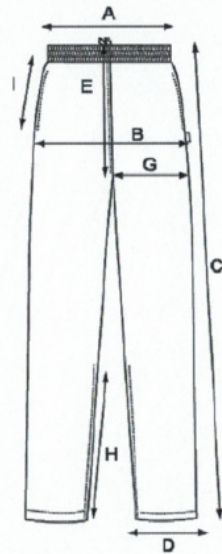

		XS	S	M	L	XL	2XL	3XL	4XL	5XL
Back length	A	70	73.25	76.5	78.75	81	83.25	85.5	85.5	85.5
Chest	B	111	116	121	126	131	136	141	146	151
Sleeve length from cervical	C	85.5	88.5	91.5	94.5	97.5	100.5	103.5	105	106.5

PANT MENS STD		XS	S	M	L	XL	2XL	3XL	4XL	5XL
Waist Relaxed	A	65	68	71	74	77	80	83	86	89
Hip	B	102	107	112	117	122	127	132	137	142
Out Leg including band	C	100	102	104	106	108	110	111	112	113